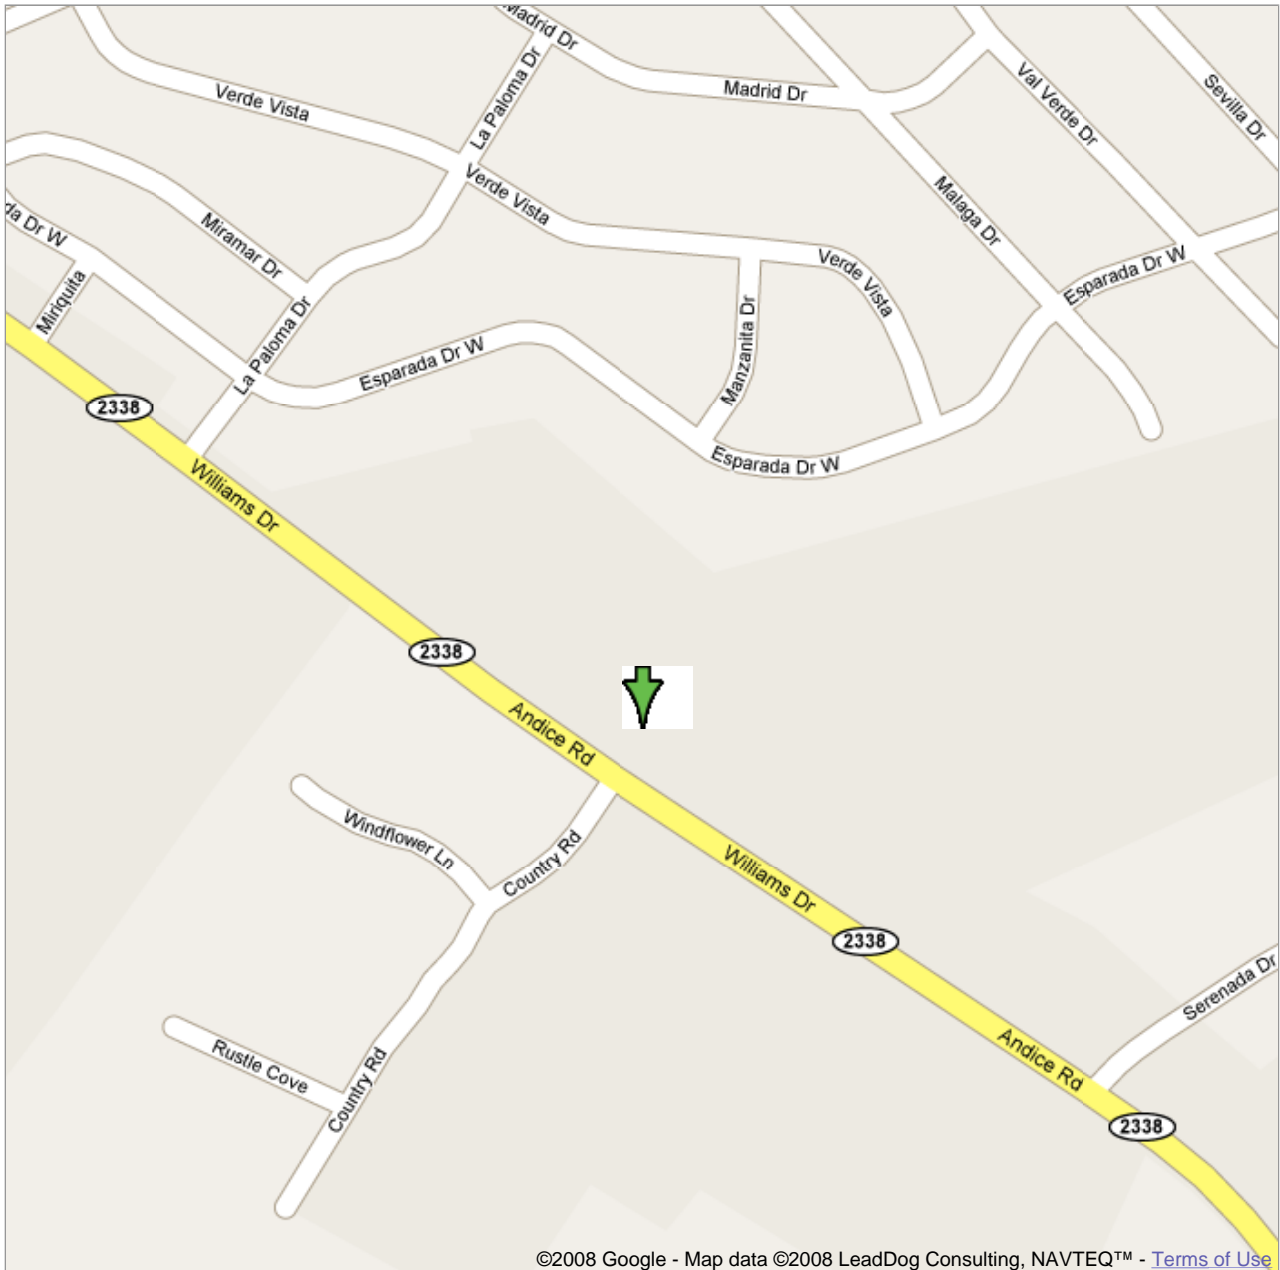

Address

+30° 40' 37.68", -97° 42' 23.94"

Get Google Maps on your phone

Text the word "GMAPS" to 466453

©2008 Google - Map data ©2008 LeadDog Consulting, NAVTEQ™ - [Terms of Use](#)